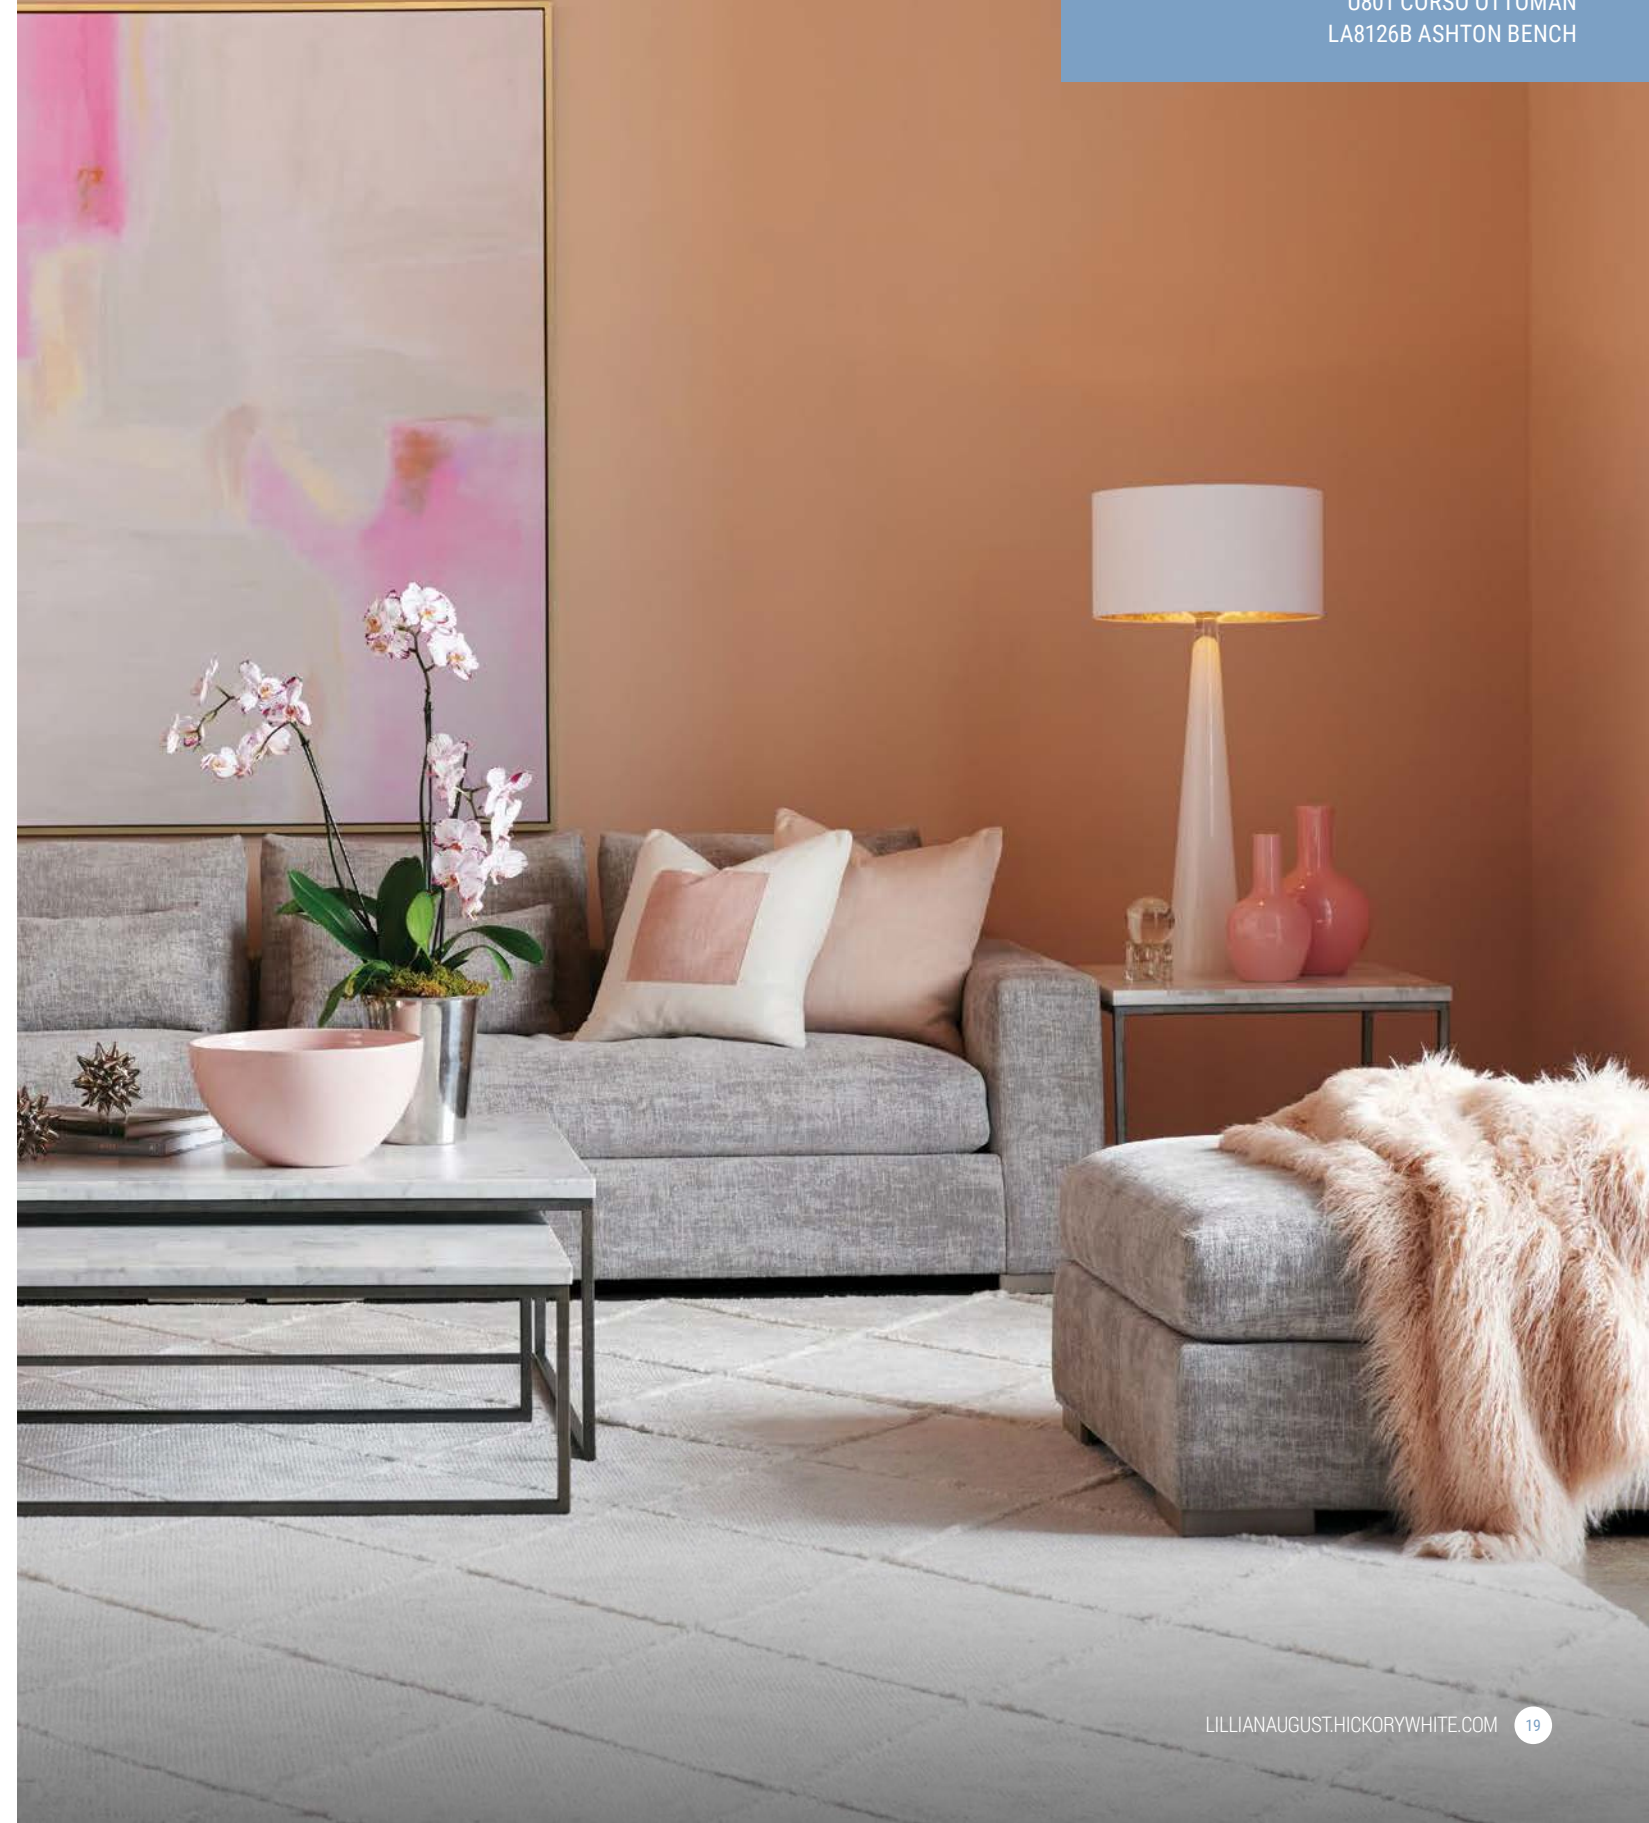

STEP 6 - Select Your Base Style

W - Wood foot
C - Concealed foot

NOTE: Additional 13"x23" Kidney Pillows are eliminated on the #U8 (38 depth) frame styles.

U2LL AND U2LR CORSO SECTIONAL
LW10415 NOLAN BUNCHING COCKTAIL SMALL
LW10414 NOLAN BUNCHING COCKTAIL LARGE
LW10417 NOLAN SIDE TABLE
U801 CORSO OTTOMAN
LA8126B ASHTON BENCH